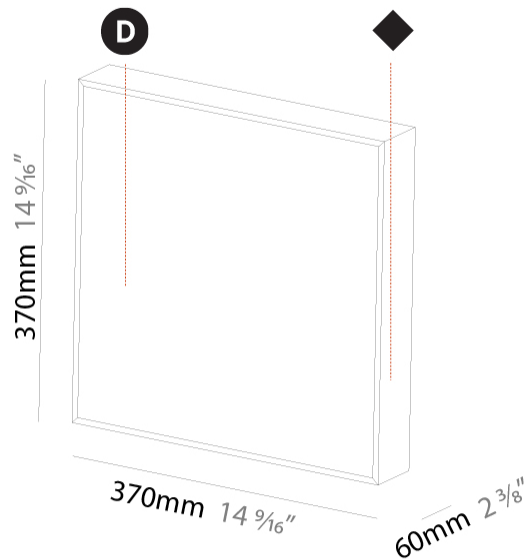

1. To build a product code in our configurator select the specify button on the base model # product page
2. To build a manual product code on this datasheet choose from the options listed below in blue font and add the suffix to the base model #

GENERAL

Series: Pi2
Subseries: Pi2 Standard
Brand: Prolicht
Division: Architectural
Mounting Type: Surface
Mounting Location: Ceiling
Subcategory: Ambient

PHYSICAL

Shape: Square
Length (mm): 370
Length (in): 14 9/16
Width (mm): 60
Width (in): 2 3/8
Height (mm): 370
Depth (mm): 60
Height (in): 14 9/16
Depth (in): 2 3/8
Light Distribution: Direct
Weight (kg): 3.41
Weight (lbs): 7.50
Diffuser: PMMA - Opal or Micro-Prism
Fixture Finish: SSR / BKV / CWI / CRY / HAB / UFT / ITA / RUA / FTG / MYG / LOD / PUS / FRO / FUP / KIA / POP / BLS / SPG / MEY / GOH / GUM / CHC / COM / ABZ / JAG / OBR / MOS / ROR

ELECTRICAL

Lamp Type: LED (Zhaga Standard)
Input Wattage (W): 13.2
Total Output Wattage (W): 12
Dimming: Tri-Mode (Non-Dimming and Phase Dimming (120Vac only) and 0-10V Dimming)
Driver Included: Yes
Driver Location: Integrated
Driver Type: Constant Current - Universal
Driver Class: Class 2
Input Voltage (V): 120 - 277
Constant Current (MA): 350

LED

Color Temperature (°K): 3000 / 3500 / 4000
Max. Delivered Lumen (lm): 1140 / 1156 / 1180
CRI: >80 CRI
Efficiency (%): 65
Lamp Life (hrs): 50000

OPTICAL

RATINGS AND CERTIFICATIONS

Certified By: Certified for North American Standards
IP rating: IP20